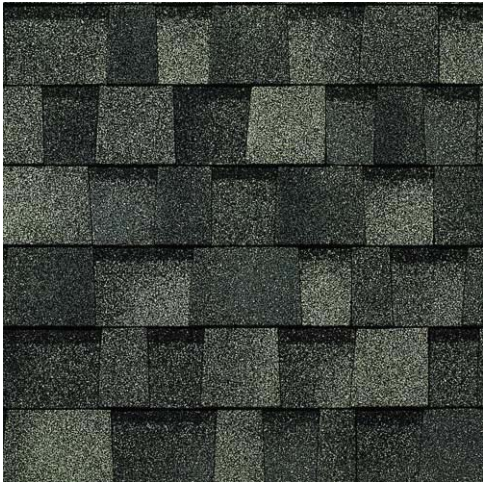

# GGC ROOF SAMPLES - OWENS CORNING DIMENSIONAL SHINGLES

"...a bold, dimensional look, plus impressive durability. These beautiful shingles are designed for long-lasting performance, with a Limited Lifetime Warranty\* and 130-MPH Wind Resistance Limited Warranty\*, plus our Algae Resistance Limited Warranty.\*\*"

DRIFTWOOD

BROWNWOOD

TEAK

ESTATE GRAY

SLATE GRAY