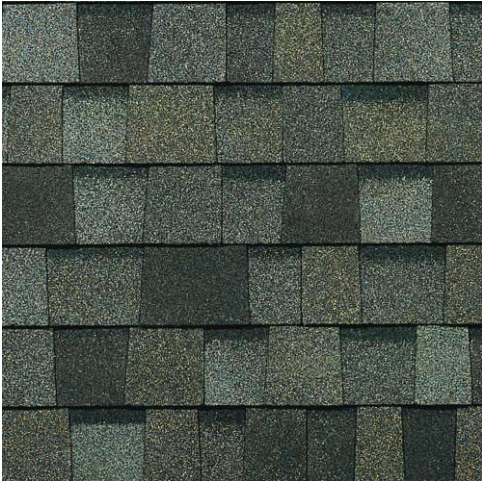

# GGC ROOF SAMPLES - OWENS CORNING DIMENSIONAL SHINGLES

"...a bold, dimensional look, plus impressive durability. These beautiful shingles are designed for long-lasting performance, with a Limited Lifetime Warranty\* and 130-MPH Wind Resistance Limited Warranty\*, plus our Algae Resistance Limited Warranty.\*\*"

DRIFTWOOD

BROWNWOOD

TEAK

ESTATE GRAY

SLATE GRAY