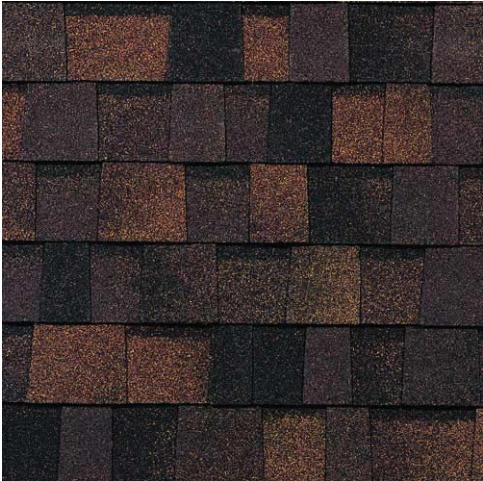

# GGC ROOF SAMPLES - OWENS CORNING DIMENSIONAL SHINGLES

"...a bold, dimensional look, plus impressive durability. These beautiful shingles are designed for long-lasting performance, with a Limited Lifetime Warranty\* and 130-MPH Wind Resistance Limited Warranty\*, plus our Algae Resistance Limited Warranty.\*\*"

DRIFTWOOD

BROWNWOOD

TEAK

ESTATE GRAY

SLATE GRAY