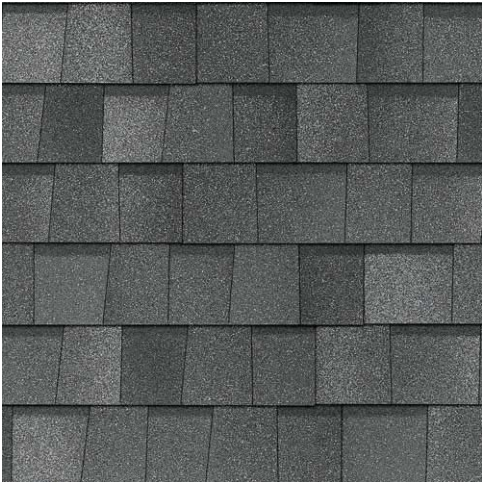

DRIFTWOOD

BROWNWOOD

TEAK

ESTATE GRAY

SLATE GRAY